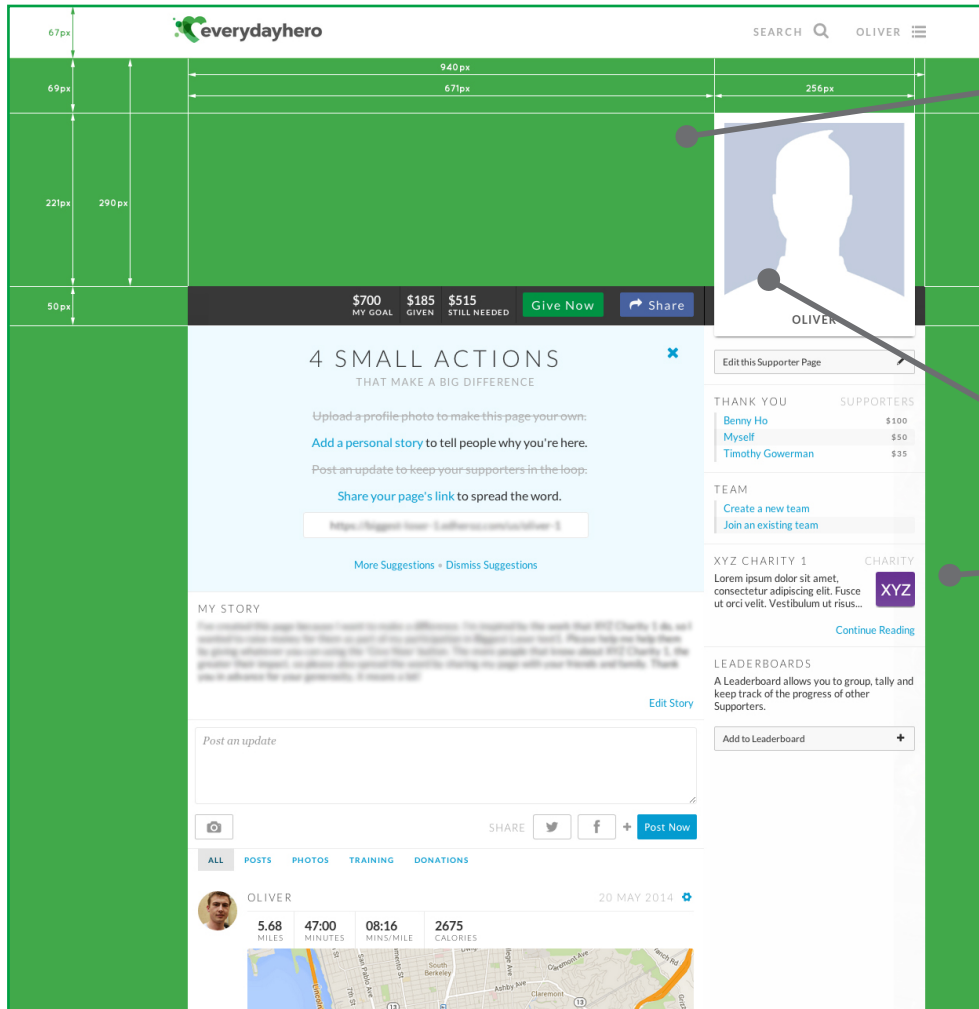

SUPPORTER PAGE DESIGN GUIDELINES

SUPPORTER PAGE ASSETS

1 Supporter Page Banner

940px wide x 290px high (JPEG or PNG file formats)

The Supporter Page Banner image will scroll and disappear from view. A transparent banner (PNG) may be uploaded to appear as though it is one image. Both the banner and background image need to be uploaded as separate assets.

NOTE: The Supporter Page Photo is in a fixed position, 13px from the right edge. When designing your Page Banner, ensure that important information will not be hidden behind this Photo. To ensure this we recommend that any logo/information is positioned on the left with a 20px indent and no wider than 660px (70%) of the banner width.

2 Supporter Page Photo

The Photo is in a fixed position, 20px from the right edge, protruding 221px vertically into the Banner with a width of 256px.

3 Background Image

2000px wide x 2000px high (JPEG or PNG file formats)

The inclusion of a background is not mandatory but will enhance the look of the Page. A background image stays fixed while scrolling.

A logo can be included as part of the background image - either to the left or right of the main content area (top third). If a Logo is included as part of the background then a transparent banner should be uploaded so as not to obstruct.

4 Supporter Page URL Convention

The nominated event SLUG will form part of the Supporter Page URL as displayed below:

[[eventSLUG].everydayhero.com/us/[supporter name]](#)

NOTE: The Campaign URL cannot contain underscores, full stops or commas.